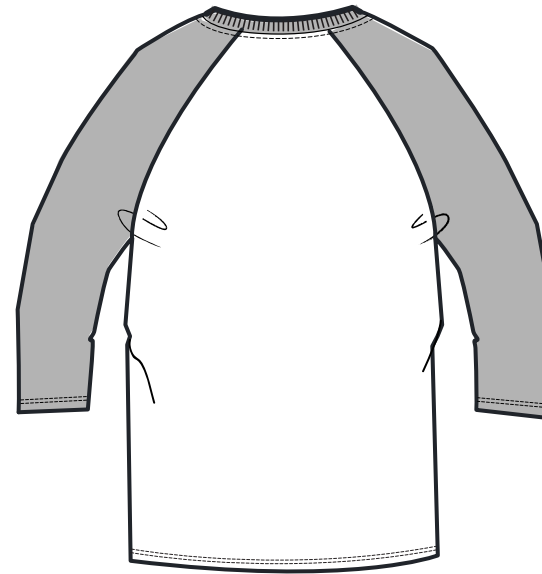

FRONT

BACK

SIZES	XXS	XS	S	M	L	XL	XXL
A Half Chest 2,5cm below armhole	42	45	48	51	54	57	60
B Body Length (from HPS)	66	68	70	72	74	76	78
C Sleeve length	56,5	56,5	57	58	59	60	61