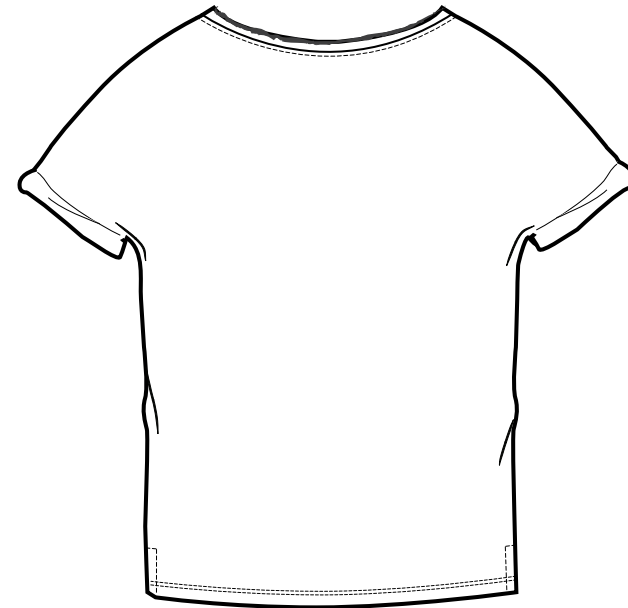

FRONT

BACK

SIZES		XXS	XS	S	M	L	XL
A	Half Chest 2,5cm below armhole	43	45,5	48	51	54	57
B	Body Length (from HPS)	64	66	68	70	72	73
C	Sleeve length	18	18,5	19	20	20,5	21