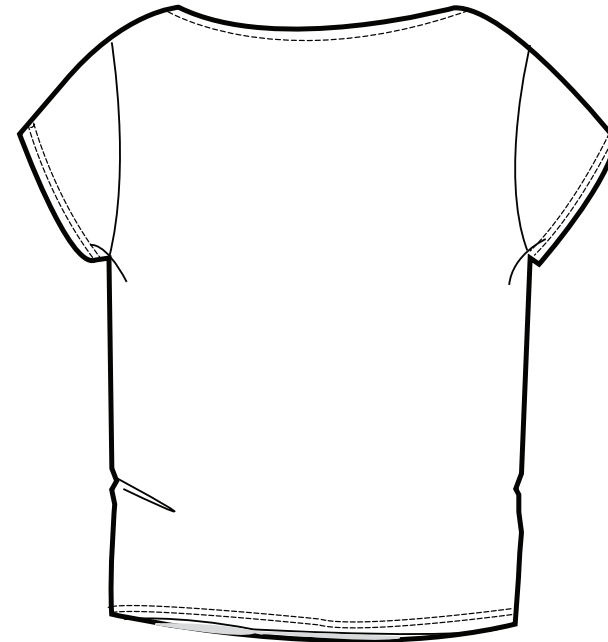

FRONT

BACK

SIZES		XS	S	M	L	XL
A	Half Chest 2,5cm below armhole	43,5	46	49	52	55
B	Body Length (from HPS)	60	62	64	66	67
C	Sleeve length	11	11	12	12	13