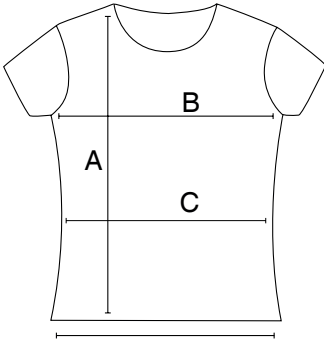

nakedshirt®

Lily 111.85

		S	M	L	XL
A	total length	62	65	68	70
B	1/2 chest width	42	46	49	51
C	1/2 waist width	38	42	44	46,5
D	1/2 bottom width	43	45	48	50

measurements in cm

Errors and mistakes are possible.
Generally normal tolerances are acceptable.
Juni 2017