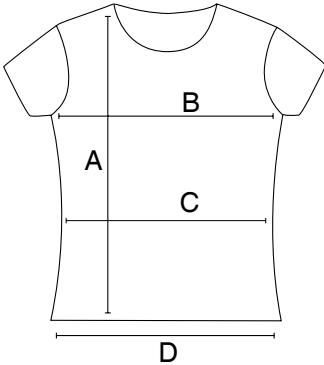

nakedshirt®

Alice 136.85

		S	M	L	XL
A	total length	65	68	71	74
B	1/2 chest width	40	43	46	49
C	1/2 waist width	36	39	42	45
D	1/2 bottom width	44	47	50	53

measurements in cm

Errors and mistakes are possible.
Generally normal tolerances are acceptable.
Juni 2017