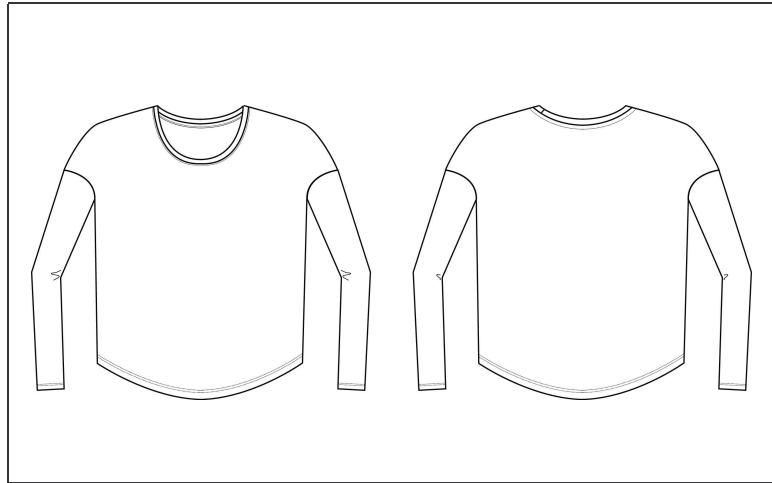

MEASUREMENT SPECIFICATION REPORT

STYLE # 8852 WOMEN'S FLOWY LONG SLEEVE TEE W/ 2X1 SLEEVES

FABRICATION

65% Polyester, 35% Viscose

52% Polyester, 48% Viscose

Point of Measurement (inches)

Chest

Body Length From HPS

S	M	L	XL	2XL
22 1/2	23 1/4	24 1/4	25 1/4	26 1/4
26	26 1/2	27	27 1/2	28

Disclaimer: Please note that the above sizing chart is subject to change. For more detailed information, please contact a Bella + Canvas Customer Service Representative.