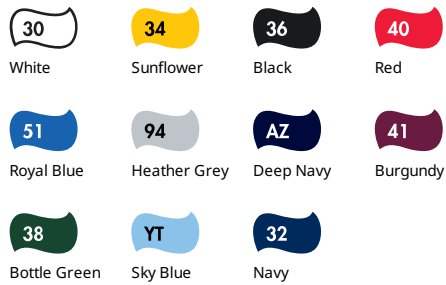

Care Instructions

Colourways: