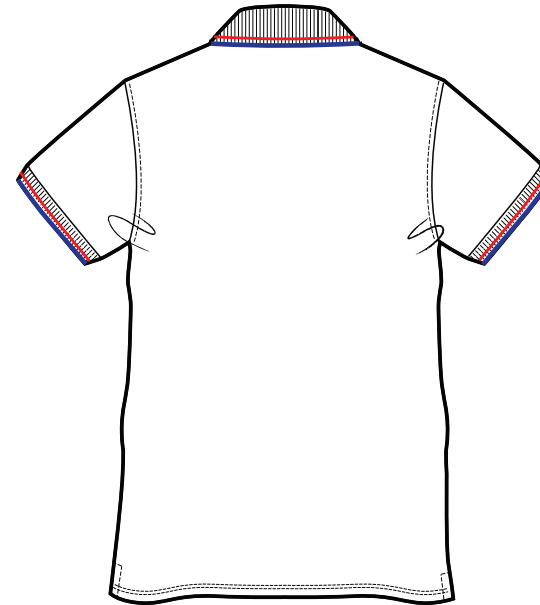

FRONT

BACK

SIZES		S	M	L	XL	XXL	XXXL
A	Half Chest 2,5cm below armhole	49	52	55	58	61	64
B	Body Length (from HPS)	69,5	71,5	73,5	75,5	77,5	80,5
C	Sleeve length	20	20	21	21	22	23