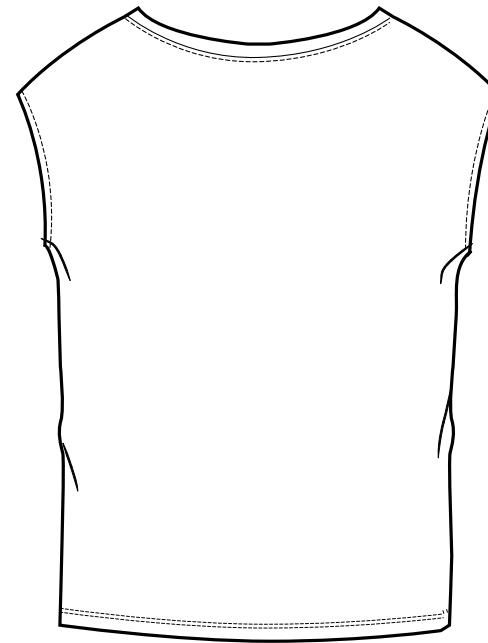

FRONT

BACK

SIZES		XS	S	M	L	XL
A	Half Chest 2,5cm below armhole	44,5	47	50	53	56
B	Body Length (from HPS)	58	60	62	64	65
C	Sleeve length	N/A	N/A	N/A	N/A	N/A