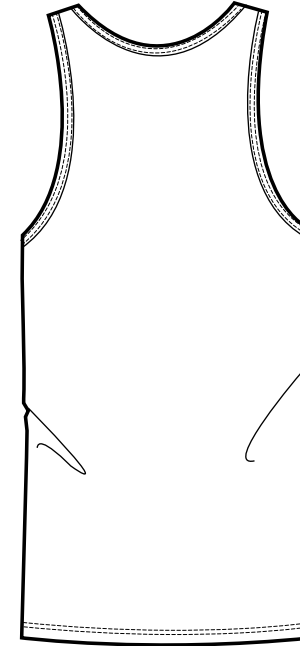

FRONT

BACK

SIZES		XS	S	M	L	XL	XXL
A	Half Chest 2,5cm below armhole	42	45	48	51	54	57
B	Body Length (from HPS)	67,5	69,5	71,5	73,5	75,5	77,5