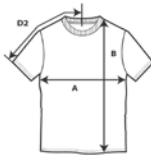

42000B

Performance Youth T-Shirt

DETAILS

Weight	170.0 G/SqM (White 161.0 G/SqM)
Content	100% Polyester 28/1
Features	Moisture wicking and antimicrobial properties Seamed single needle 1.9 cm collar Heat transfer label Twin needle sleeve and bottom hems Quarter-turned to eliminate centre crease CPSIA Tracking Label Compliant
Sizes	XS-XL
Case Packs	YXS - YXL 36 PIECES
Colours	7
SKU's	35

SPECIFICATIONS

	Tol-	Tol+	XS	S	M	L	XL
Centimeters							
Chest (A)	2.540	2.540	35.560	40.640	43.180	45.720	48.260
Length from HPS (B)	2.540	2.540	45.720	52.070	55.880	59.690	63.500
Sleeve length (Center back) (D2)	2.540	2.540	29.210	34.290	36.830	39.370	41.910
Inches							
Chest (A)	1.000	1.000	14.000	16.000	17.000	18.000	19.000
Length from HPS (B)	1.000	1.000	18.000	20.500	22.000	23.500	25.000
Sleeve length (Center back) (D2)	1.000	1.000	11.500	13.500	14.500	15.500	16.500