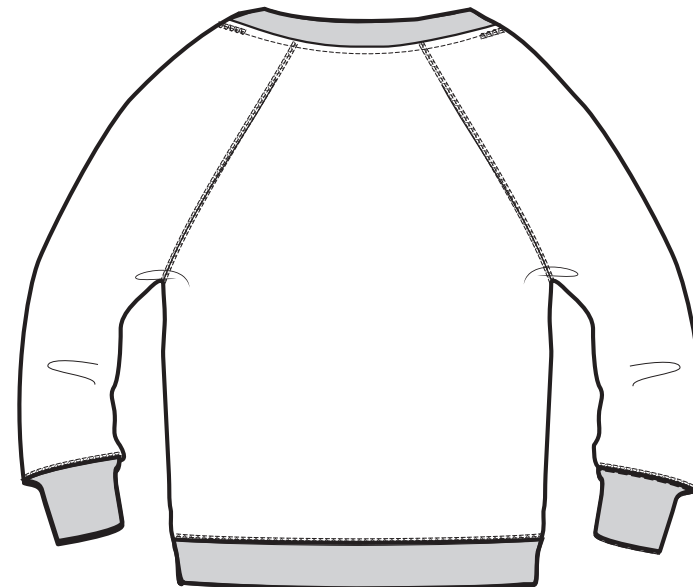

FRONT

BACK

SIZES		XS	S	M	L	XL
A	Half Chest 2,5cm below armhole	48	50,5	53,5	56,5	59,5
B	Body Length (from HPS)	61	63	65	67	68
C	Sleeve length	47,75	49	50,5	51,75	53