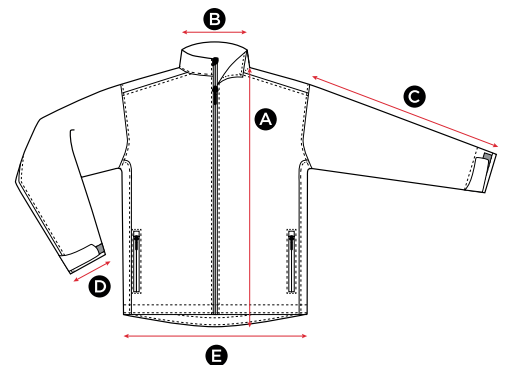

SG43 Men's Softshell 438.52

MEASUREMENTS	S	M	L	XL	2XL	3XL	4XL	5XL
A Length	66	68.5	71	73.5	76	76	78	78.5
B Back neck opening	21.5	22	22.5	23	23.5	23.5	24	24
C Sleeve length	64	65.5	67	68.5	68.5	68.5	70	72
D Sleeve width opening	13.5	14	14.5	15	15.5	15.5	16.5	16.5
E Bottom hem opening	54	57	60	63	66	69	77	81

in cm

All measurements are within industry standard tolerances and are product dependent.

SG43F Ladies' Softshell 46252

MEASUREMENTS	XS	S	M	L	XL	2XL
A Length	62	65	67	69	72	75
B Back neck opening	17	17.5	18	18.5	19	19.5
C Sleeve length	58	59.5	61	62	62	62
D Sleeve width opening	12	12	12	12	12	12
E Bottom hem opening	46	48.5	51	53.5	56	58.5

in cm

All measurements are within industry standard tolerances and are product dependent.

SG43K Kids' Softshell 418.52

MEASUREMENTS	(Years) 3-4	5-6	7-8	9-10	11-12
	(CM)104	116	128	140	152
A Length	47	51	55	59	63
B Back neck opening	16	16.5	17	17.5	18
C Sleeve length	35.5	38	43	49.5	53
D Sleeve width opening	10.5	10.5	11	11.5	11.5
E Bottom hem opening	39	41.5	44	46.5	49

in cm

All measurements are within industry standard tolerances and are product dependent.

SG43 Men's Softshell 438.52

GRÖßE	S	M	L	XL	2XL	3XL	4XL	5XL
A Länge	66	68.5	71	73.5	76	76	78	78.5
B Halsausschnitt hinten	21.5	22	22.5	23	23.5	23.5	24	24
C Ärmellänge	64	65.5	67	68.5	68.5	68.5	70	72
D Weite der Ärmelöffnung	13.5	14	14.5	15	15.5	15.5	16.5	16.5
E Bundöffnung	54	57	60	63	66	69	77	81