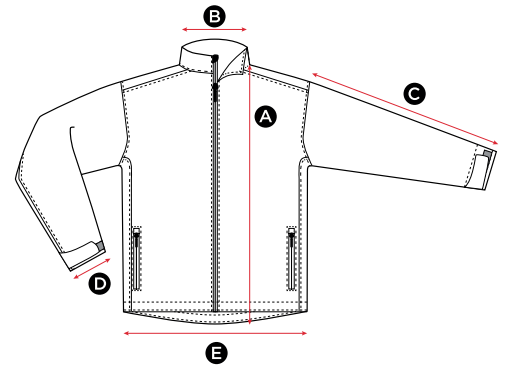

SG43 Men's Softshell 438.52

MEASUREMENTS	S	M	L	XL	2XL	3XL	4XL	5XL
A Length	66	68.5	71	73.5	76	76	78	78.5
B Back neck opening	21.5	22	22.5	23	23.5	23.5	24	24
C Sleeve length	64	65.5	67	68.5	68.5	68.5	70	72
D Sleeve width opening	13.5	14	14.5	15	15.5	15.5	16.5	16.5
E Bottom hem opening	54	57	60	63	66	69	77	81

in cm

All measurements are within industry standard tolerances and are product dependent.

SG43F Ladies' Softshell 46252

MEASUREMENTS	XS	S	M	L	XL	2XL
A Length	62	65	67	69	72	75
B Back neck opening	17	17.5	18	18.5	19	19.5
C Sleeve length	58	59.5	61	62	62	62
D Sleeve width opening	12	12	12	12	12	12
E Bottom hem opening	46	48.5	51	53.5	56	58.5

in cm

All measurements are within industry standard tolerances and are product dependent.

SG43K Kids' Softshell 418.52

MEASUREMENTS	(Years) 3-4	5-6	7-8	9-10	11-12
	(CM)104	116	128	140	152
A Length	47	51	55	59	63
B Back neck opening	16	16.5	17	17.5	18
C Sleeve length	35.5	38	43	49.5	53
D Sleeve width opening	10.5	10.5	11	11.5	11.5
E Bottom hem opening	39	41.5	44	46.5	49

in cm

All measurements are within industry standard tolerances and are product dependent.

SG43 Men's Softshell 438.52

GRÖßE	S	M	L	XL	2XL	3XL	4XL	5XL
A Länge	66	68.5	71	73.5	76	76	78	78.5
B Halsausschnitt hinten	21.5	22	22.5	23	23.5	23.5	24	24
C Ärmellänge	64	65.5	67	68.5	68.5	68.5	70	72
D Weite der Ärmelöffnung	13.5	14	14.5	15	15.5	15.5	16.5	16.5
E Bundöffnung	54	57	60	63	66	69	77	81