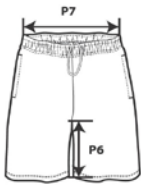

44S30

Performance Adult Shorts with Pockets

DETAILS

Weight	186.0 G/SqM
Content	100% Polyester
Features	Moisture wicking and antimicrobial properties Multi needle waistband with contrast colour drawcord Heat transfer label Side pockets with contrast colour pocket bag Sideseamed Twin needle hem
Sizes	S-3XL
Case Packs	S - 3XL 36 PIECES
Colours	5
SKU's	30

SPECIFICATIONS

Centimeters	Tol-	Tol+	S	M	L	XL	2XL	3XL
Inseam (P6)	2.540	2.540	22.860	22.860	22.860	22.860	22.860	22.860
Waistband relax (P7)	2.540	2.540	34.290	36.830	39.370	41.910	45.720	46.990
Inches	Tol-	Tol+	S	M	L	XL	2XL	3XL
Outseam/Costado (P1)	0.750	0.750	19.500	20.000	20.500	21.000	21.500	22.000
Inseam (P6)	1.000	1.000	9.000	9.000	9.000	9.000	9.000	9.000
Waistband relax (P7)	1.000	1.000	13.500	14.500	15.500	16.500	18.000	18.500